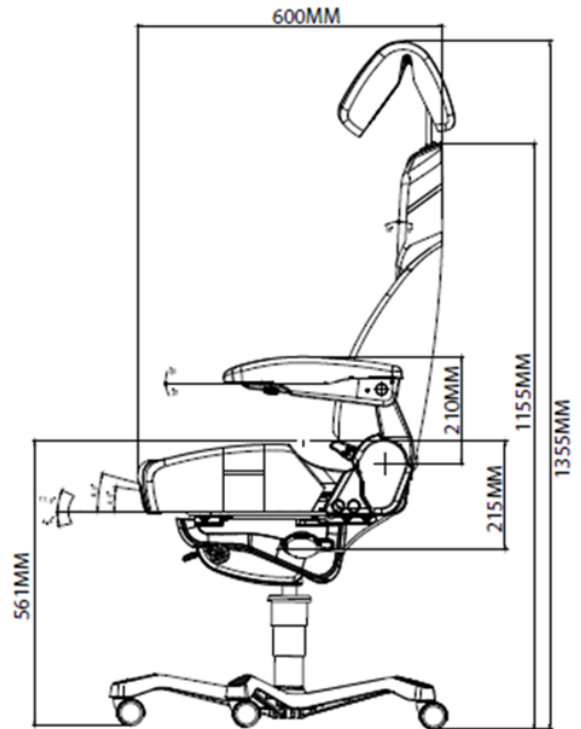

DIMENSIONS

CONTACT YOUR NEAREST KAB SEATING DISTRIBUTOR
FOR MORE INFORMATION

KAB Seating Ltd

Round Spinney
Northampton
NN3 8RS

T +44 (0) 1604 790500
F +44 (0) 1604 790155
E infouk@cvgrp.com