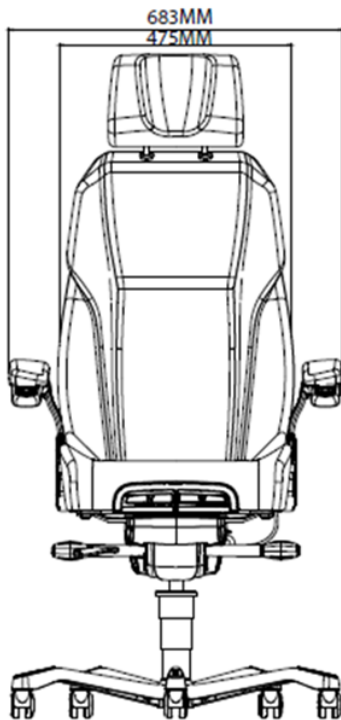

DIMENSIONS

CONTACT YOUR NEAREST KAB SEATING DISTRIBUTOR
FOR MORE INFORMATION

KAB Seating Ltd

Round Spinney
Northampton
NN3 8RS

T +44 (0) 1604 790500
F +44 (0) 1604 790155
E infouk@cvgrp.com